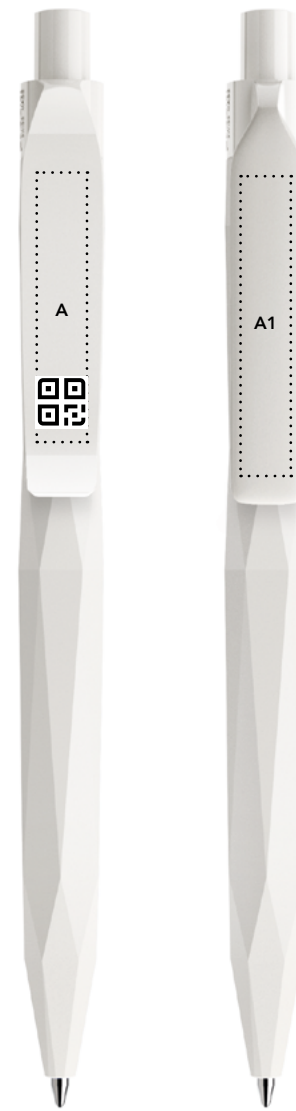

QS20

Personality pens. Swiss made.

prodir®

Print areas

		mm	Inch	Print	Notes
A	Curved clip	36 x 7	1,41 x 0,28	6 colours	-
A1	Flat clip	40 x 7	1,57 x 0,28	6 colours	-
A2	Metal clip	35 x 7	1,38 x 0,28	4 colours	Pad printing or laser engraving
B	Barrel	18 x 3	0,70 x 0,11	1 colour	Available only with matt surface. Not available with metal clip. Not available for Antibacterial surface

QR Code's print areas. Each pen can feature only one QR Code.

		mm	Inch	Print	Notes
A	Curved clip	36 x 7	1,41 x 0,28	2 colours + white layer	-
A1	Flat clip	40 x 7	1,57 x 0,28	2 colours + white layer	-

More info at prodir.com/cloudpens

Product code

① ② ③ ④

① Writing system

P Push ball pen

② Body

M Matt
R Soft touch
Q Stone

③ Clip

T Transparent
P Polished
S Satin finish metal

④ Button

T Transparent
P Polished
S Satin finish metal
C Chrome finish metal

Button

Clip holder (Only with metal clip)

Curved and flat plastic clip

Metal clip

Body

Refills