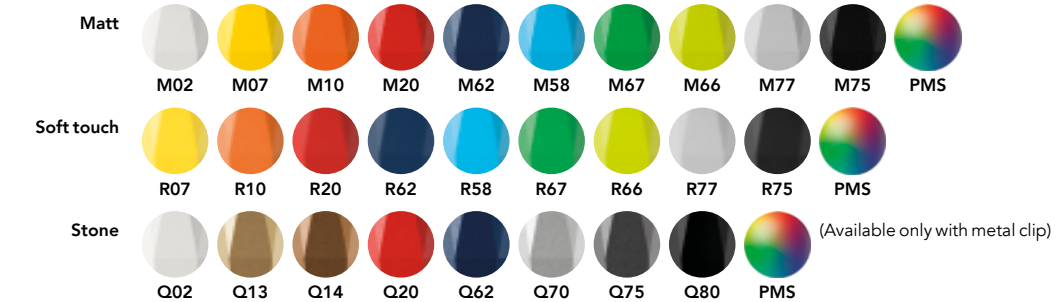

QS20

Personality pens. Swiss made.

prodir®

Print areas

		mm	Inch	Print	Notes
A	Curved clip	36 x 7	1,41 x 0,28	6 colours	-
A1	Flat clip	40 x 7	1,57 x 0,28	6 colours	-
A2	Metal clip	35 x 7	1,38 x 0,28	4 colours	Pad printing or laser engraving
B	Barrel	18 x 3	0,70 x 0,11	1 colour	Available only with matt surface. Not available with metal clip. Not available for Antibacterial surface

Product code

① ② ③ ④

① Writing system

P Push ball pen

② Body

M Matt
R Soft touch
Q Stone

③ Clip

T Transparent
P Polished
S Satin finish metal

④ Button

T Transparent
P Polished
S Satin finish metal
C Chrome finish metal

Button

Clip holder (Only with metal clip)

Curved and flat plastic clip

Metal clip

Body

Refills

Standard Floating Ball® lead free 1.0 mm
All Prodir pens are refillable.

Configure your pen at prodir.com

Minimum order quantity
500 pens
For PMS starting from 5.000 pieces

antibacterial

Antibacterial Protection available for all colours and surfaces starting from 5.000 pcs.
Not available for Soft touch, Varnished, Biotic, Shell, Stone and Metal surfaces.