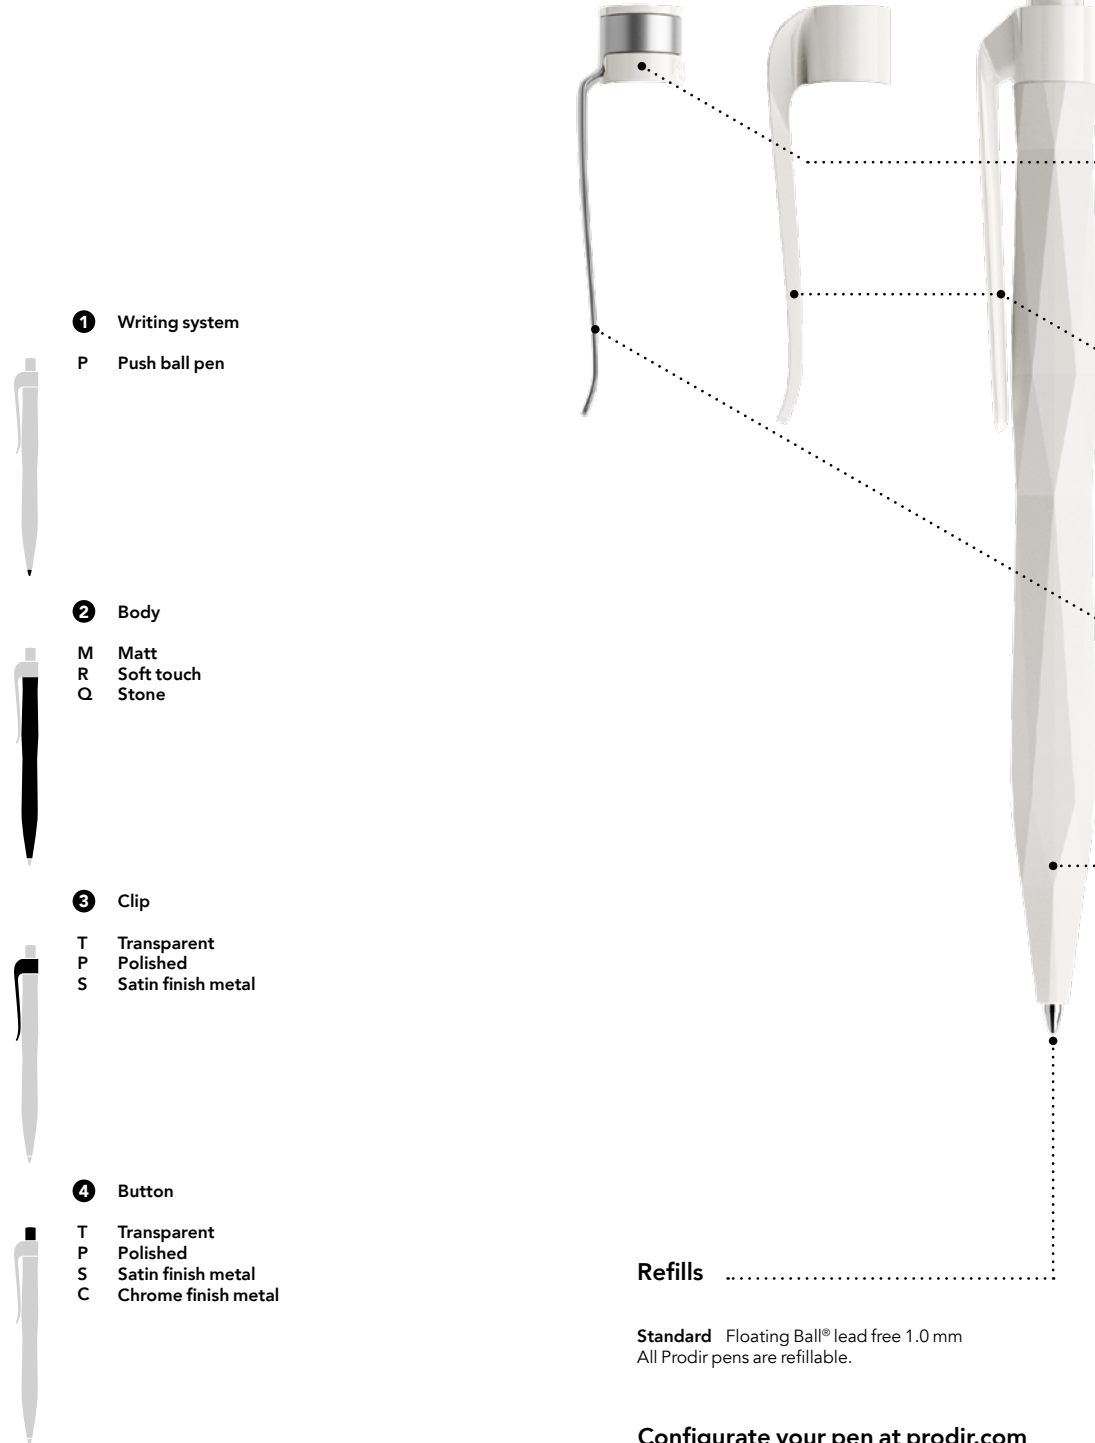

QS20

Personality pens. Swiss made.

prodir®

Print areas

		mm	Inch	Print	Notes
A	Curved clip	36 x 7	1,41 x 0,28	6 colours	-
A1	Flat clip	40 x 7	1,57 x 0,28	6 colours	-
A2	Metal clip	35 x 7	1,38 x 0,28	4 colours	Pad printing or laser engraving
B	Barrel	18 x 3	0,70 x 0,11	1 colour	Available only with matt surface. Not available with metal clip. Not available for Antibacterial surface

QR Code's print areas. Each pen can feature only one QR Code.

		mm	Inch	Print	Notes
A	Curved clip	36 x 7	1,41 x 0,28	2 colours + white layer	-
A1	Flat clip	40 x 7	1,57 x 0,28	2 colours + white layer	-

More info at prodir.com/cloudpens

Product code

① ② ③ ④

① Writing system

P Push ball pen

② Body

M Matt
R Soft touch
Q Stone

③ Clip

T Transparent
P Polished
S Satin finish metal

Standard Floating Ball® lead free 1.0 mm
All Prodir pens are refillable.

Configure your pen at prodir.com

Minimum order quantity
500 pens
For PMS starting from 5.000 pieces

antibacterial

Antibacterial Protection available for all colours and surfaces starting from 5.000 pcs.
Not available for Soft touch, Varnished, Biotic, Shell, Stone and Metal surfaces.