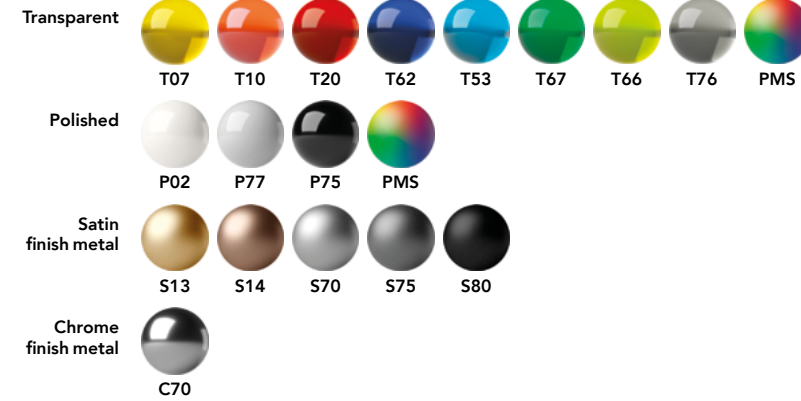

QS20

Personality pens. Swiss made.

prodir®

Print areas

		mm	Inch	Print	Notes
A	Curved clip	36 x 7	1,41 x 0,28	6 colours	-
A1	Flat clip	40 x 7	1,57 x 0,28	6 colours	-
A2	Metal clip	35 x 7	1,38 x 0,28	4 colours	Pad printing or laser engraving
B	Barrel	18 x 3	0,70 x 0,11	1 colour	Available only with matt surface. Not available with metal clip. Not available for Antibacterial surface

QR Code's print areas. Each pen can feature only one QR Code.

		mm	Inch	Print	Notes
A	Curved clip	36 x 7	1,41 x 0,28	2 colours + white layer	-
A1	Flat clip	40 x 7	1,57 x 0,28	2 colours + white layer	-

More info at prodir.com/cloudpens

Product code

① ② ③ ④

① Writing system

P Push ball pen

② Body

M Matt
R Soft touch
Q Stone

③ Clip

T Transparent
P Polished
S Satin finish metal

④ Button

T Transparent
P Polished
S Satin finish metal
C Chrome finish metal

Button

Clip holder (Only with metal clip)

Curved and flat plastic clip

Metal clip

Body

Refills