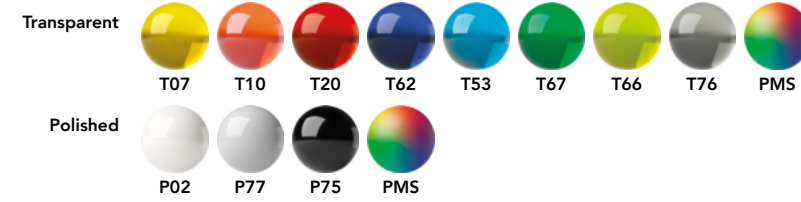

QS20

Personality pens. Swiss made.

prodir®

Print areas

		mm	Inch	Print	Notes
A	Curved clip	36 x 7	1,41 x 0,28	6 colours	-
A1	Flat clip	40 x 7	1,57 x 0,28	6 colours	-
A2	Metal clip	35 x 7	1,38 x 0,28	4 colours	Pad printing or laser engraving
B	Barrel	18 x 3	0,70 x 0,11	1 colour	Available only with matt surface. Not available with metal clip. Not available for Antibacterial surface

QR Code's print areas. Each pen can feature only one QR Code.

		mm	Inch	Print	Notes
A	Curved clip	36 x 7	1,41 x 0,28	2 colours + white layer	-
A1	Flat clip	40 x 7	1,57 x 0,28	2 colours + white layer	-

More info at prodir.com/cloudpens

Product code

① ② ③ ④

① Writing system

P Push ball pen

② Body

M Matt
R Soft touch
Q Stone

③ Clip

T Transparent
P Polished
S Satin finish metal

④ Button

T Transparent
P Polished
S Satin finish metal
C Chrome finish metal

Button

Clip holder (Only with metal clip)

Curved and flat plastic clip

Metal clip

Body

Refills