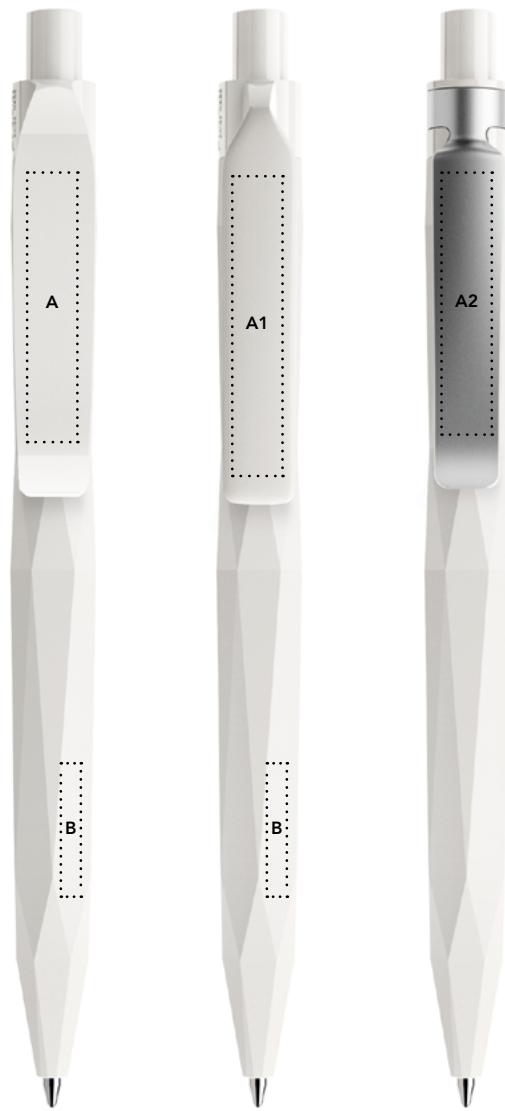

QS20

Personality pens. Swiss made.

prodir®

Print areas

		mm	Inch	Print	Notes
A	Curved clip	36 x 7	1,41 x 0,28	6 colours	-
A1	Flat clip	40 x 7	1,57 x 0,28	6 colours	-
A2	Metal clip	35 x 7	1,38 x 0,28	4 colours	Pad printing or laser engraving
B	Barrel	18 x 3	0,70 x 0,11	1 colour	Available only with matt surface. Not available with metal clip. Not available for Antibacterial surface

QR Code's print areas. Each pen can feature only one QR Code.

		mm	Inch	Print	Notes
A	Curved clip	36 x 7	1,41 x 0,28	2 colours + white layer	-
A1	Flat clip	40 x 7	1,57 x 0,28	2 colours + white layer	-

More info at prodir.com/cloudpens

Product code

① ② ③ ④

① Writing system

P Push ball pen

② Body

M Matt
R Soft touch
Q Stone

③ Clip

T Transparent
P Polished
S Satin finish metal

④ Button

T Transparent
P Polished
S Satin finish metal
C Chrome finish metal

Button

Clip holder (Only with metal clip)

Curved and flat plastic clip

Metal clip

Body

Refills