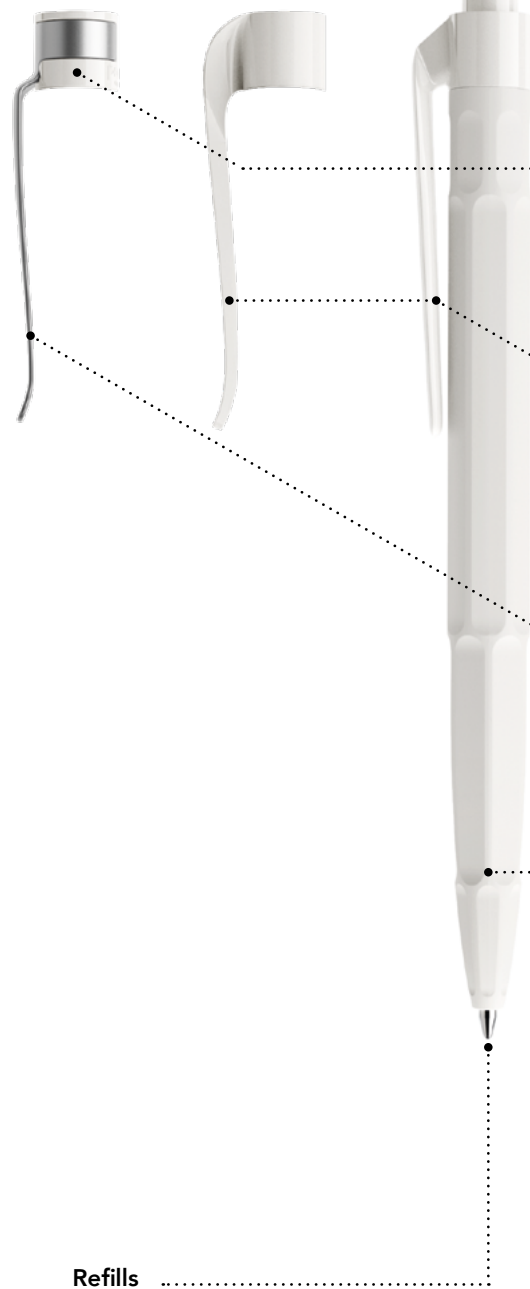

QS30

Personality pens. Swiss made.

prodir®

Print areas

		mm	Inch	Print	Notes
A	Curved clip	36 × 7	1,41 × 0,28	6 colours	-
A1	Flat clip	40 × 7	1,57 × 0,28	6 colours	-
A2	Metal clip	35 × 7	1,38 × 0,28	4 colours	Pad printing or laser engraving
B	Barrel	45 × 3	1,77 × 0,11	1 colour	Not available with metal clip. Not available for Antibacterial surface

QR Code's print areas. Each pen can feature only one QR Code.

		mm	Inch	Print	Notes
A	Curved clip	36 × 7	1,41 × 0,28	2 colours + white layer	-
A1	Flat clip	40 × 7	1,57 × 0,28	2 colours + white layer	-

More info at prodir.com/cloudpens

Product code

1 2 3 4

Button

Clip holder (Only with metal clip)

Curved and flat plastic clip

Metal clip

Body

1 Writing system

P Push ball pen

2 Body

M Matt
R Soft touch
Q Stone

3 Clip

T Transparent
P Polished
S Satin finish metal

4 Button

T Transparent
P Polished
S Satin finish metal
C Chrome finish metal

Refills