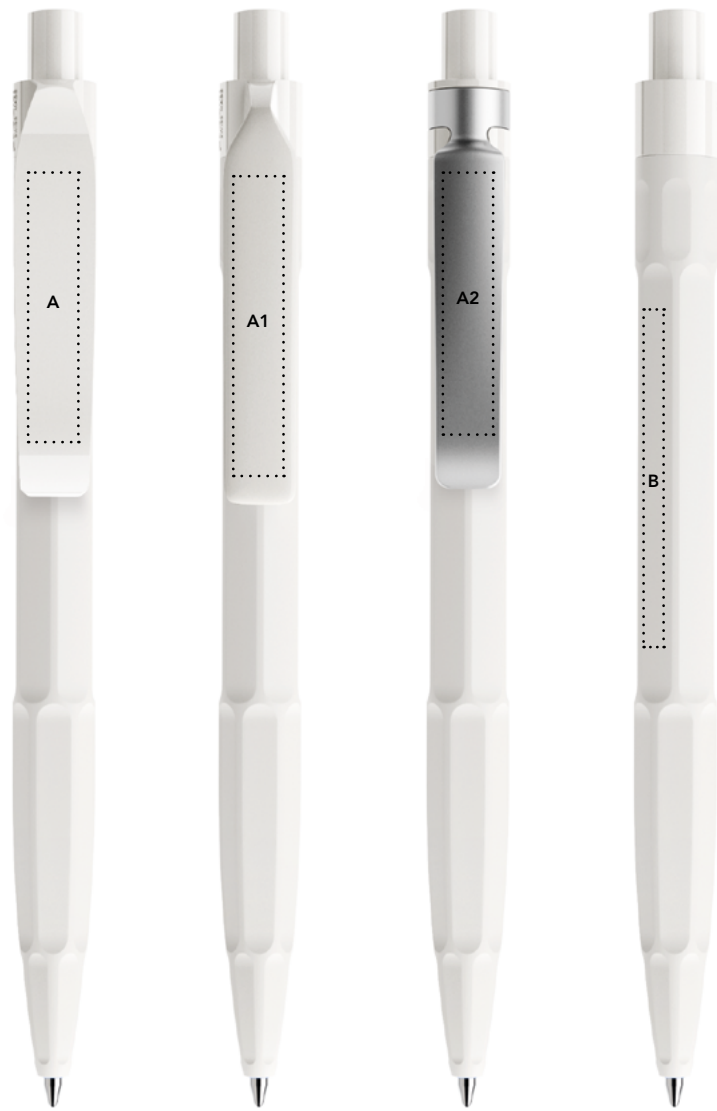

QS30

Personality pens. Swiss made.

prodir®

Print areas

		mm	Inch	Print	Notes
A	Curved clip	36 × 7	1,41 × 0,28	6 colours	-
A1	Flat clip	40 × 7	1,57 × 0,28	6 colours	-
A2	Metal clip	35 × 7	1,38 × 0,28	4 colours	Pad printing or laser engraving
B	Barrel	45 × 3	1,77 × 0,11	1 colour	Not available with metal clip. Not available for Antibacterial surface

QR Code's print areas. Each pen can feature only one QR Code.

		mm	Inch	Print	Notes
A	Curved clip	36 × 7	1,41 × 0,28	2 colours + white layer	-
A1	Flat clip	40 × 7	1,57 × 0,28	2 colours + white layer	-

More info at prodir.com/cloudpens

Product code

1 2 3 4

Button

Clip holder (Only with metal clip)

Curved and flat plastic clip

Metal clip

Body

1 Writing system

Standard Floating Ball® lead free 1.0 mm
All Prodir pens are refillable.

Configure your pen at prodir.com

Minimum order quantity
500 pens
For PMS starting from 5.000 pieces

antibacterial

Antibacterial Protection available for all colours and surfaces starting from 5.000 pcs.
Not available for Soft touch, Varnished, Biotic, Shell, Stone and Metal surfaces.