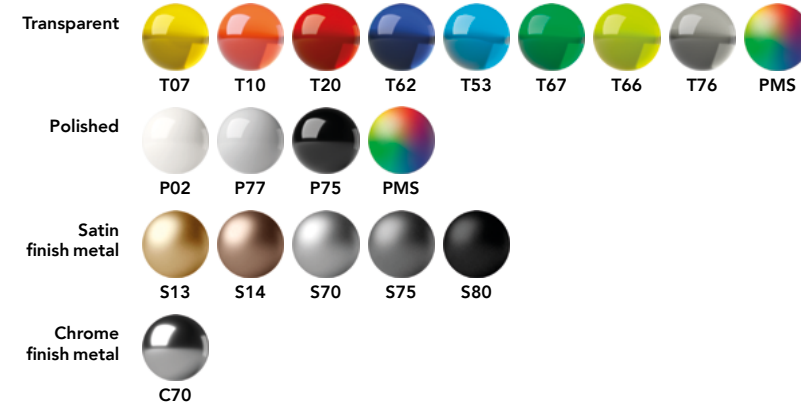

Product code

1 2 3 4

Button