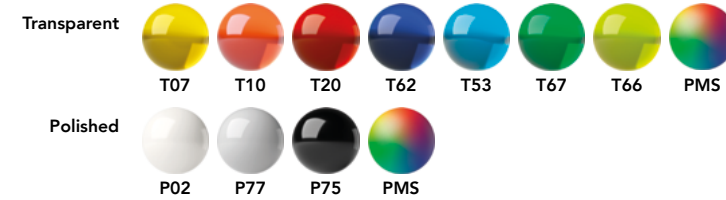

QS30

Personality pens. Swiss made.

prodir®

Print areas

		mm	Inch	Print	Notes
A	Curved clip	36 × 7	1,41 × 0,28	6 colours	-
A1	Flat clip	40 × 7	1,57 × 0,28	6 colours	-
A2	Metal clip	35 × 7	1,38 × 0,28	4 colours	Pad printing or laser engraving
B	Barrel	45 × 3	1,77 × 0,11	1 colour	Not available with metal clip. Not available for Antibacterial surface

QR Code's print areas. Each pen can feature only one QR Code.

		mm	Inch	Print	Notes
A	Curved clip	36 × 7	1,41 × 0,28	2 colours + white layer	-
A1	Flat clip	40 × 7	1,57 × 0,28	2 colours + white layer	-

More info at prodir.com/cloudpens

Product code

1 2 3 4

Button

Clip holder (Only with metal clip)

Curved and flat plastic clip

Metal clip

Body

1 Writing system

P Push ball pen

2 Body

M Matt
R Soft touch
Q Stone

3 Clip

T Transparent
P Polished
S Satin finish metal

4 Button

T Transparent
P Polished
S Satin finish metal
C Chrome finish metal

Refills