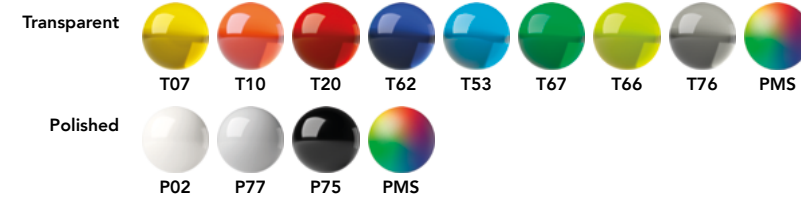

QS30

Personality pens. Swiss made.

prodir®

Print areas

		mm	Inch	Print	Notes
A	Curved clip	36 × 7	1,41 × 0,28	6 colours	-
A1	Flat clip	40 × 7	1,57 × 0,28	6 colours	-
A2	Metal clip	35 × 7	1,38 × 0,28	4 colours	Pad printing or laser engraving
B	Barrel	45 × 3	1,77 × 0,11	1 colour	Not available with metal clip. Not available for Antibacterial surface

QR Code's print areas. Each pen can feature only one QR Code.

		mm	Inch	Print	Notes
A	Curved clip	36 × 7	1,41 × 0,28	2 colours + white layer	-
A1	Flat clip	40 × 7	1,57 × 0,28	2 colours + white layer	-

More info at prodir.com/cloudpens

Product code

1 2 3 4

Button

Clip holder (Only with metal clip)

Curved and flat plastic clip

Metal clip

Body

1 Writing system

P Push ball pen

2 Body

M Matt
R Soft touch
Q Stone

3 Clip

T Transparent
P Polished
S Satin finish metal

4 Button

T Transparent
P Polished
S Satin finish metal
C Chrome finish metal

Refills