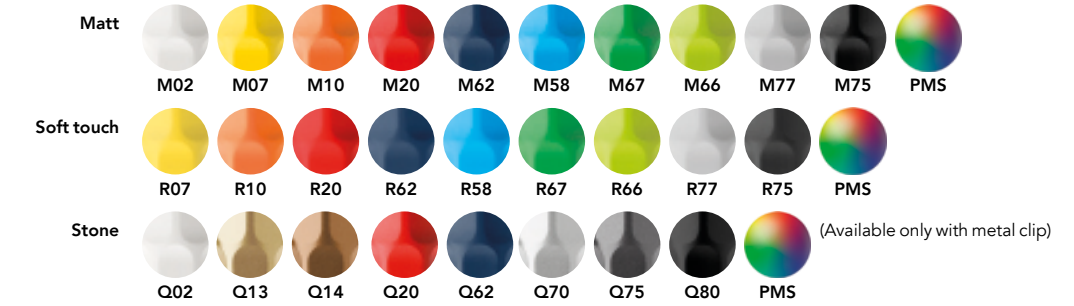

QS30

Personality pens. Swiss made.

prodir®

Print areas

		mm	Inch	Print	Notes
A	Curved clip	36 × 7	1,41 × 0,28	6 colours	-
A1	Flat clip	40 × 7	1,57 × 0,28	6 colours	-
A2	Metal clip	35 × 7	1,38 × 0,28	4 colours	Pad printing or laser engraving
B	Barrel	45 × 3	1,77 × 0,11	1 colour	Not available with metal clip. Not available for Antibacterial surface

QR Code's print areas. Each pen can feature only one QR Code.

		mm	Inch	Print	Notes
A	Curved clip	36 × 7	1,41 × 0,28	2 colours + white layer	-
A1	Flat clip	40 × 7	1,57 × 0,28	2 colours + white layer	-

More info at prodir.com/cloudpens

Product code

1 2 3 4

Button

Clip holder (Only with metal clip)

Curved and flat plastic clip

Metal clip

Body

1 Writing system

P Push ball pen

2 Body

M Matt
R Soft touch
Q Stone

3 Clip

T Transparent
P Polished
S Satin finish metal

4 Button

T Transparent
P Polished
S Satin finish metal
C Chrome finish metal

Refills