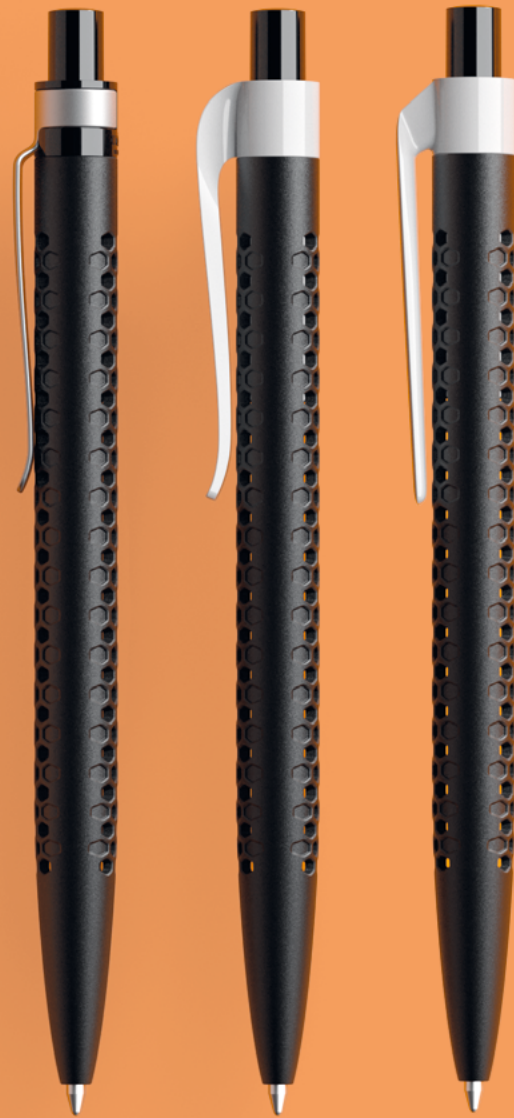

QS40

Print areas

		mm	Inch	Print	Notes
A	Curved clip	36 × 7	1,41 × 0,28	6 colours	-
A1	Flat clip	40 × 7	1,57 × 0,28	6 colours	-
A2	Metal clip	35 × 7	1,38 × 0,28	4 colours	Pad printing or laser engraving