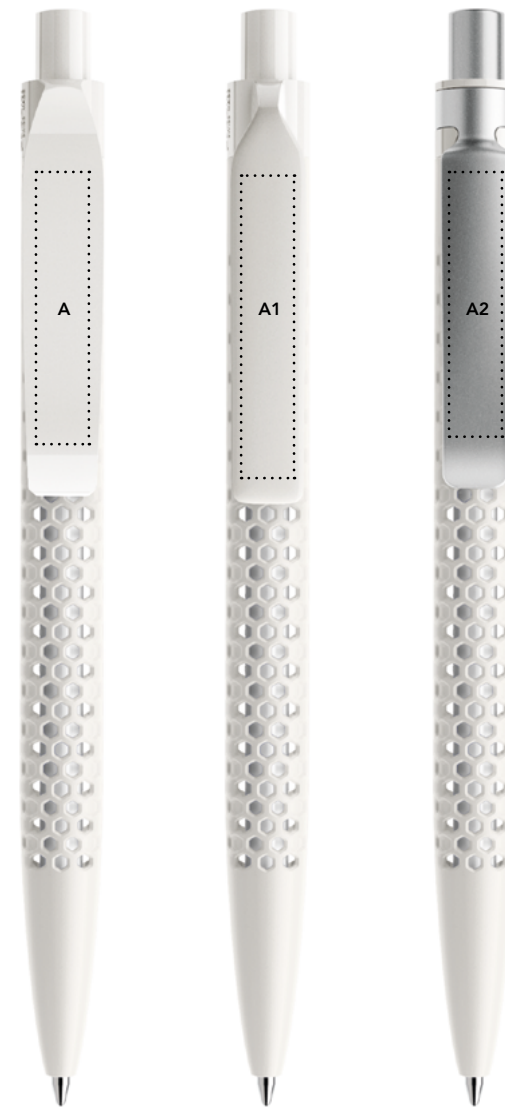

# QS40

## Print areas

		mm	Inch	Print	Notes
A	Curved clip	36 × 7	1,41 × 0,28	6 colours	-
A1	Flat clip	40 × 7	1,57 × 0,28	6 colours	-
A2	Metal clip	35 × 7	1,38 × 0,28	4 colours	Pad printing or laser engraving

Product code

QS40 P M T - S

1 2 3 4

1 Writing system

P Push ball pen

2 Body

M Matt  
R Soft touch

3 Clip

T Transparent  
P Polished  
S Satin finish metal

4 Button

T Transparent  
P Polished  
S Satin finish metal  
C Chrome finish metal

Refills

Standard Floating Ball® lead free 1.0 mm  
All Prodir pens are refillable.

Configure your pen at [prodir.com](http://prodir.com)