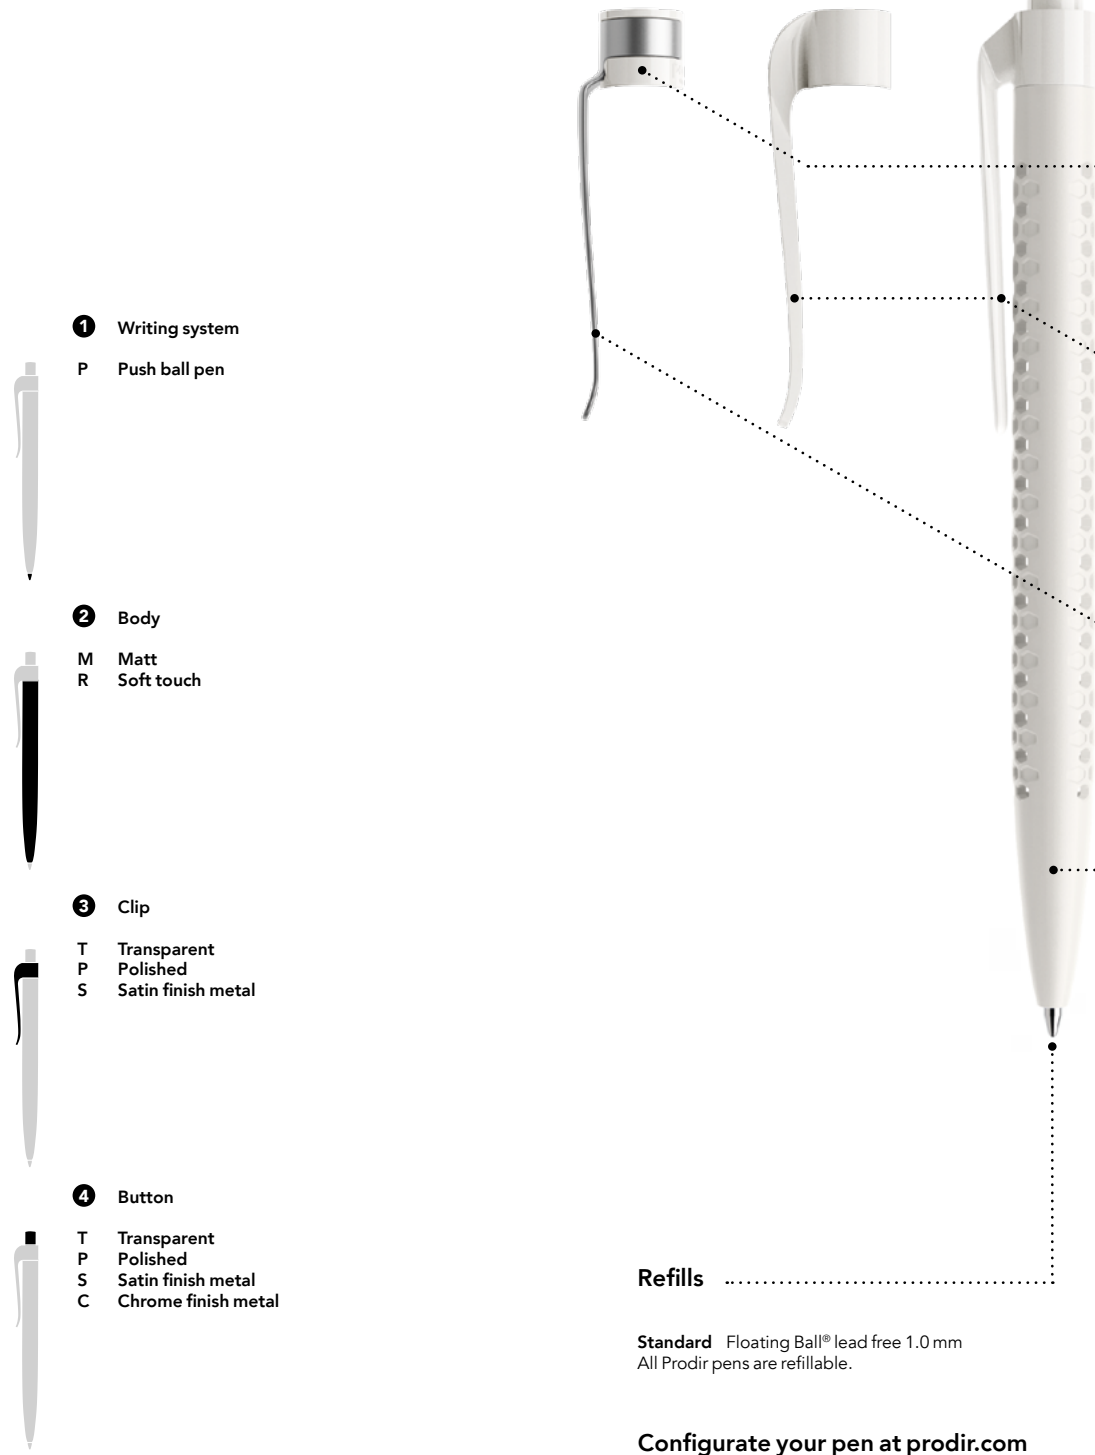

## Print areas

		mm	Inch	Print	Notes
A	Curved clip	36 × 7	1,41 × 0,28	6 colours	-
A1	Flat clip	40 × 7	1,57 × 0,28	6 colours	-
A2	Metal clip	35 × 7	1,38 × 0,28	4 colours	Pad printing or laser engraving

Product code

QS40 P M T - S

1 2 3 4

1 Writing system

P Push ball pen

2 Body

M Matt  
R Soft touch

3 Clip

T Transparent  
P Polished  
S Satin finish metal

4 Button

T Transparent  
P Polished  
S Satin finish metal  
C Chrome finish metal

Refills

Standard Floating Ball® lead free 1.0 mm  
All Prodir pens are refillable.

Configure your pen at [prodir.com](http://prodir.com)